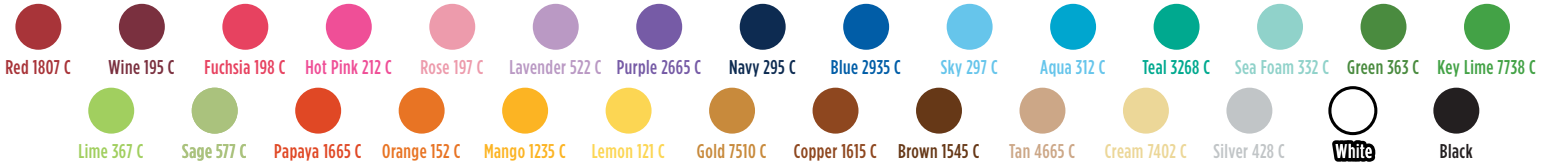

COLOR COOKIE TRANSFER SHEET

In order to avoid smudges on artwork, please leave a small amount of clear space in the design.

Approx. .5" X .5" minimum

Color Options:

Artwork must remain inside this line

GOOD ✓